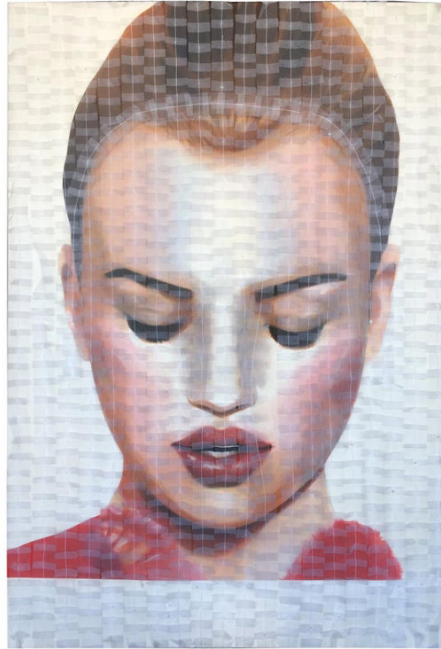

6812 MELROSE AVE.  
LOS ANGELES, CA 90038  
323-456-4452  
[www.pegasogallerydesign.com](http://www.pegasogallerydesign.com)

**&#8220;MORNING FLOWERS&#8221; BY AVIVA PEREZ**

Oil on Canvas "Morning Flowers" by Aviva Perez  
Cuba, 2015

Dimensions:  
Height: 57.5 inches  
Width: 39 inches  
Depth: 3 inches  
Diam:  
\$9200